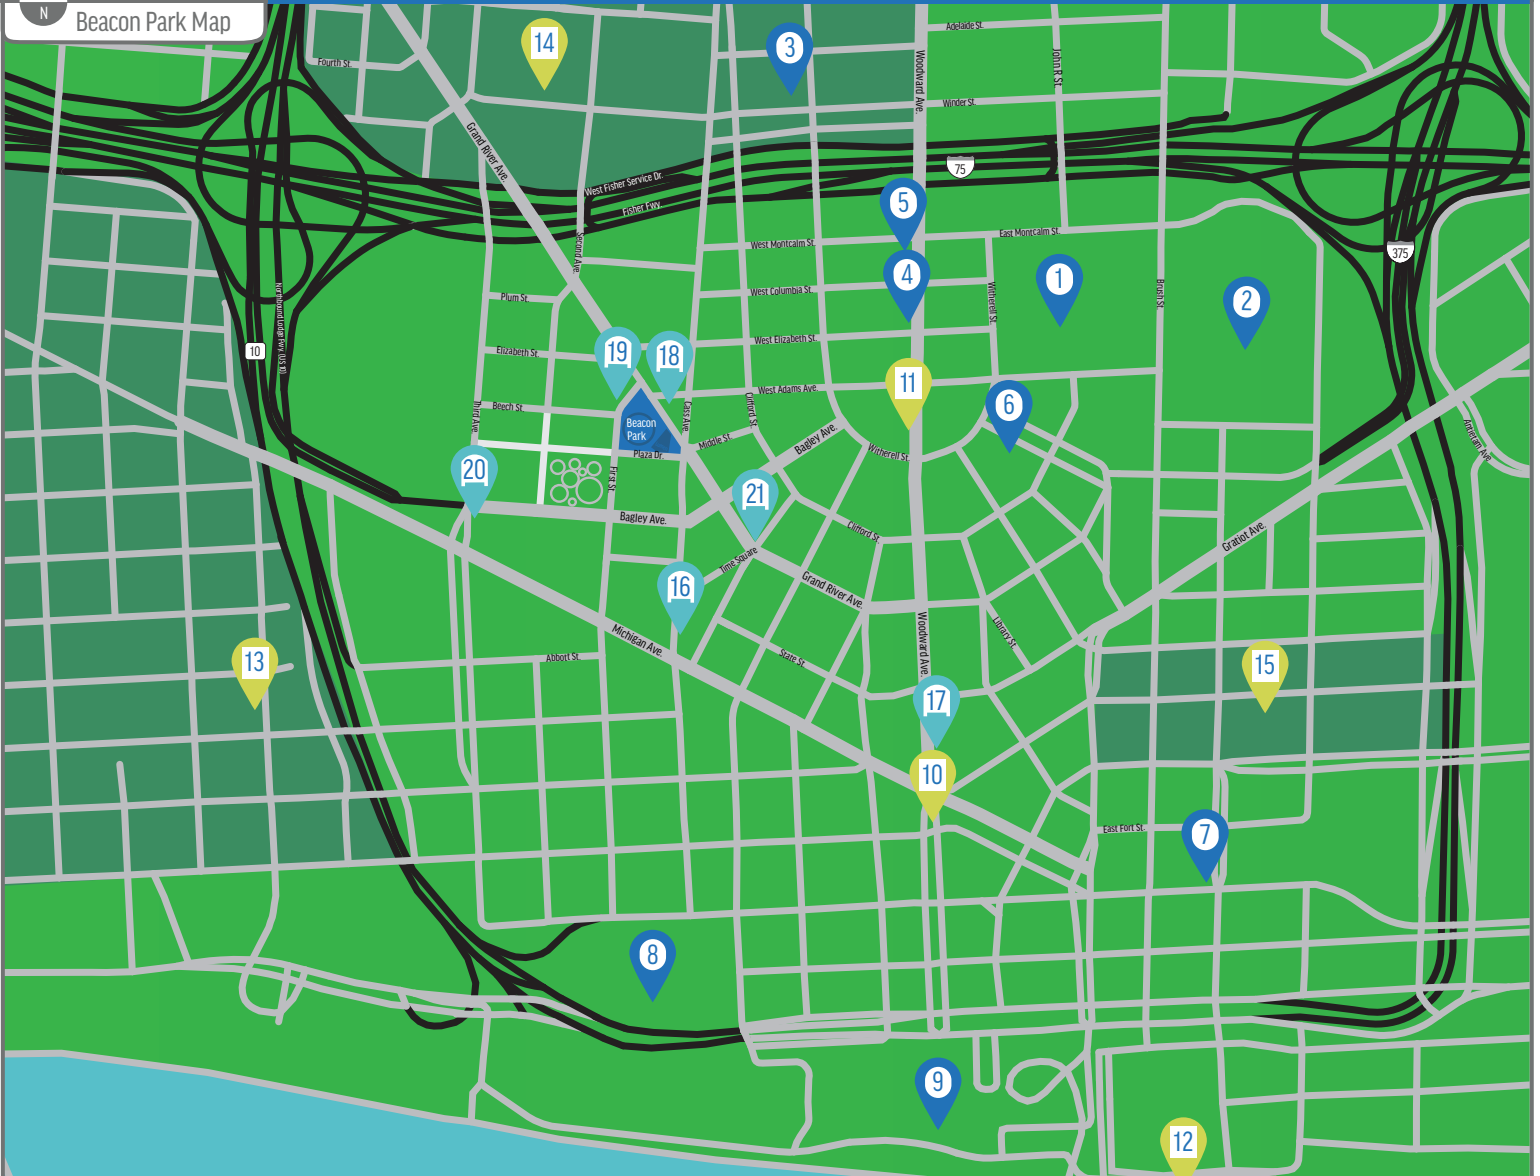

# Beacon Park serves as one of the region's most recognized four-season, accessible locations.

We are proud to be home to numerous amenities and programs that connect visitors, businesses and the community in Southeast Michigan. Beacon Park offers stunning seasonal installations, an open lawn space and a contemporary two-story restaurant with spectacular views of the city. Each season, we host or help organize activities that offer guests a place to work, relax, or just enjoy the open air. Our location is also centrally located and adjacent to several mobility options.

Beacon Park Map

### Event Centers

- 1** Comerica Park  
.4 miles
- 2** Ford Field  
.5 miles
- 3** Little Caesars Arena  
.7 miles
- 4** The Fillmore  
.3 mile
- 5** Fox Theater  
.5 miles
- 6** Detroit Opera House  
.4 miles
- 7** St. Andrew's Hall  
.9 miles
- 8** Huntington Place  
.6 miles
- 9** GMRENCEN  
1 mile

### Accessibility and Transportation

- 16** Rosa Parks Transit Center  
.2 miles
- 17** QLine stop  
.2 miles
- 18** 2 bus lines right outside of the park
- 19** 4 nearby electric vehicle charging stations
- 20** Nearby bike lanes and 20+ bike racks
- 21** Detroit People Mover Stop